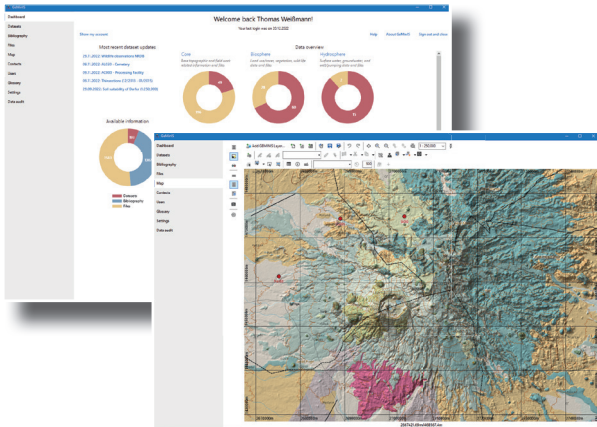

## GeMinIS Services

**Customised for Geological Surveys worldwide**

**No vendor-lock in**

**Metadata management**

**Spatial and alphanumeric natural resources data**

**Open-Source based**

**Data validation and harmonisation**

With more than a decade of experience in GIS-based geological and mineral information systems, GAF developed the **GeMinIS** platform to support mineral and natural resources management. GeMinIS integrates data from various geoscientific disciplines, governmental institutions for instance geological surveys in order to analyse and exploit mineral resource data. The platform is extendable to other natural resources domains such as hydrological or environmental data.

### KEY FUNCTIONALITY

- Record, access, and manage metadata and related spatial and alphanumeric data
- Record, access, and manage bibliographic data and documents
- Import of vector data and support for attribute mapping
- Comprehensive GIS functionality
- Data validation algorithms
- Provide access to the data through OGC web-services (WMS, WFS)

### DATA DISTRIBUTION

The **GeMinIS** is designed to connect to other web services, information systems and databases such as mining cadastres. Data dissemination to the general public is implemented via map views, catalogues and data order forms.