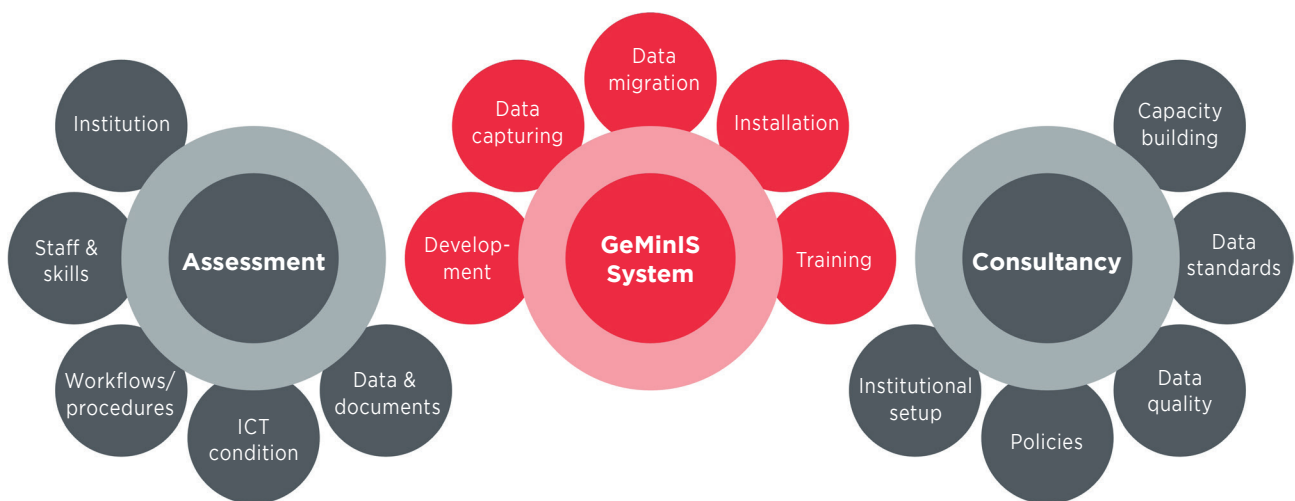

The comprehensive **Geological and Mineral Information System (GeMinIS)** - tailored to the specific needs of the mineral governance domain and natural resources management.

The GeMinIS platform is an enterprise natural resources management solution, which is scalable and open with configurable business rules. It is an integrated system with built-in GIS functionality based on open-source libraries and is free of any vendor lock-in or licencing costs. Data exchange with a range of information systems is enabled through standardised web-services.

GeMinIS Services

Customised for Geological Surveys worldwide

No vendor-lock in

Metadata management

Spatial and alphanumeric natural resources data

Open-Source based

Data validation and harmonisation